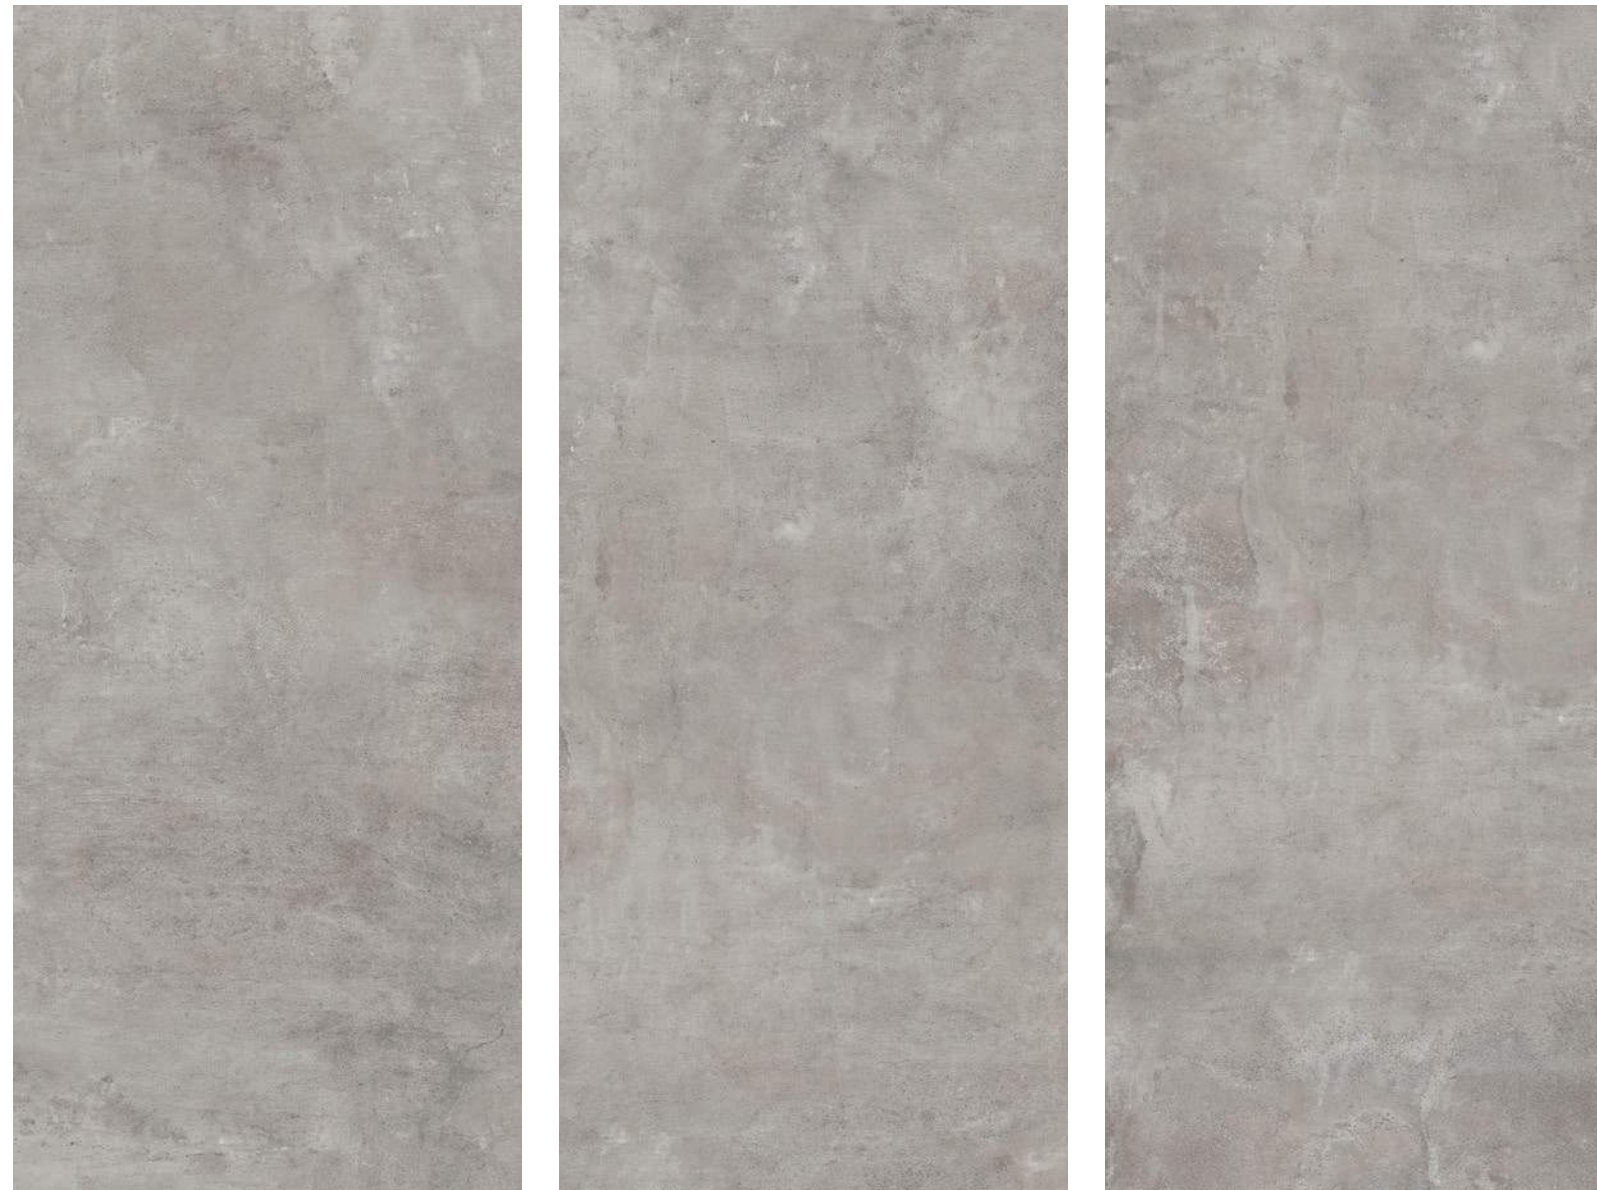

SOFTCEMENT

 wall tile |  floor tile |  frost resistant |  rectified |  porcelain tile |  matt surface |  polished surface

48"×110" cm

SILVER

matt

 R9

PEI 4

 8