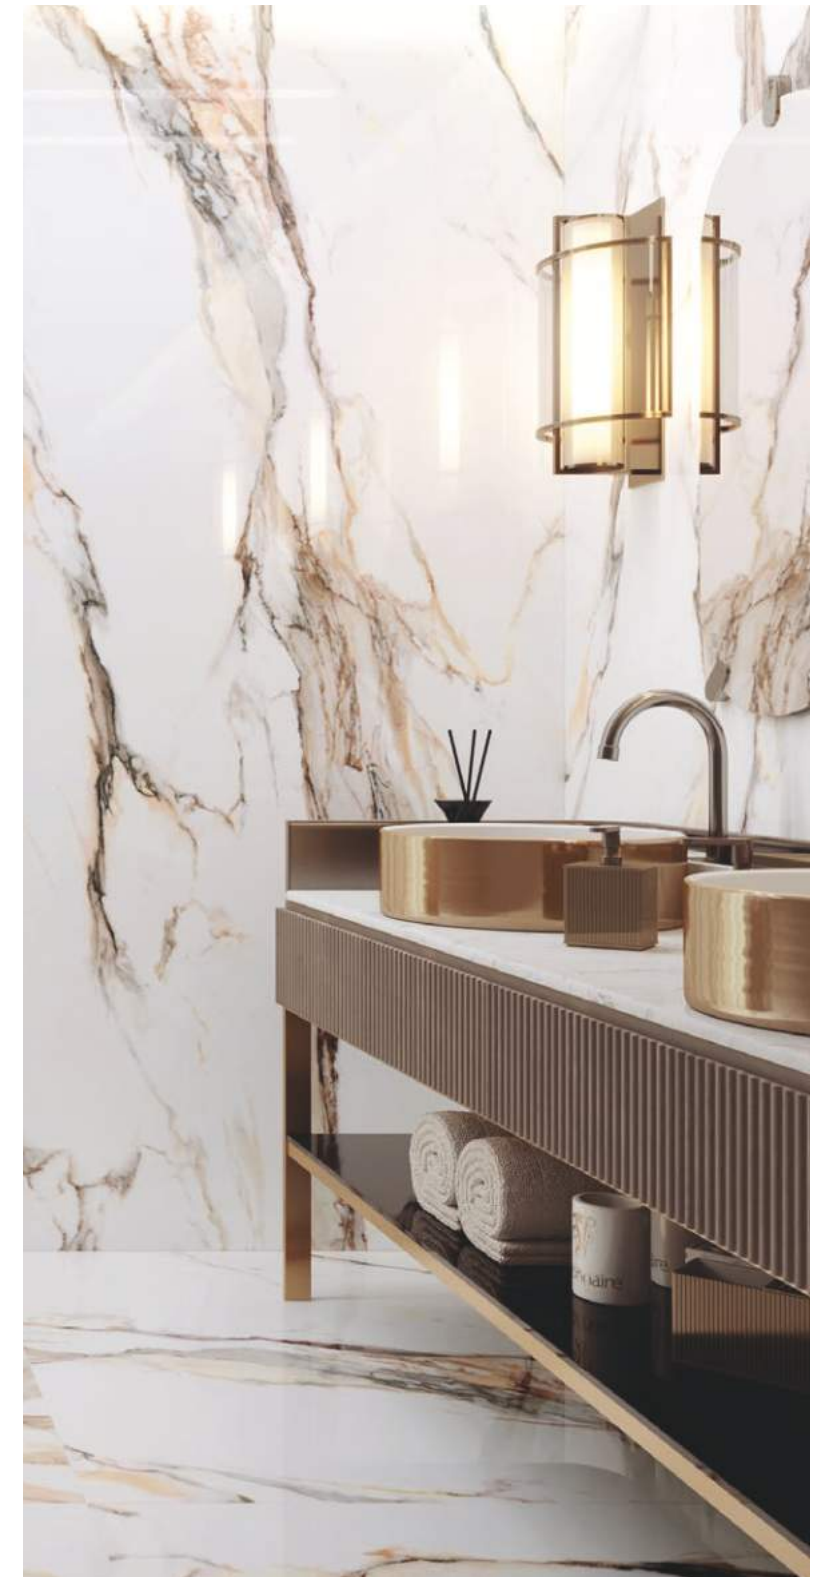

COLLECTION

CALACATTA GOLD