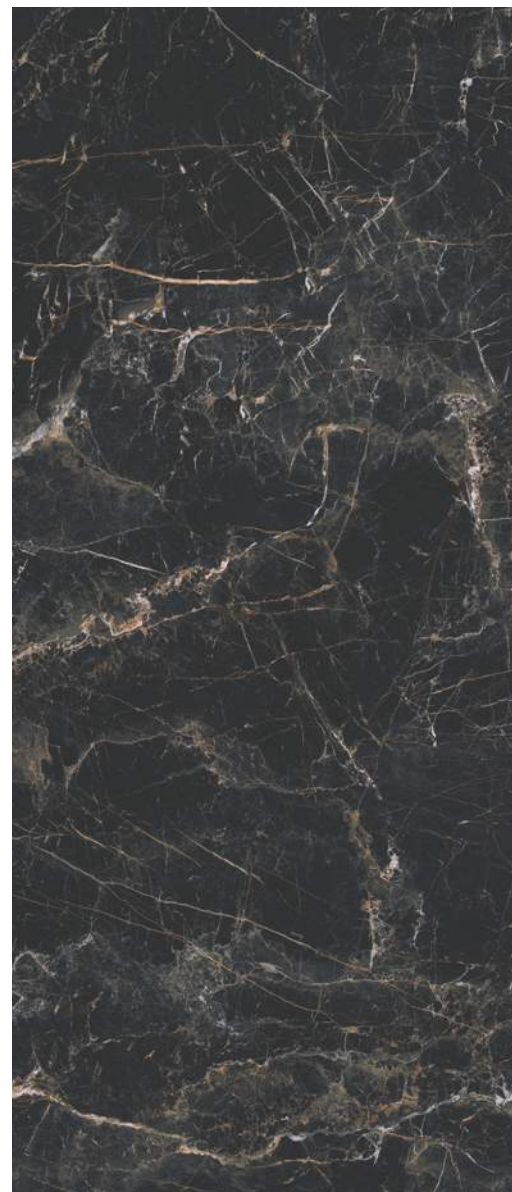

COLLECTION

MARQUINA GOLD

NY PRESTIGE TILE CORP

48"×110" cm

wall tile | floor tile | frost resistant | rectified | porcelain tile | matt surface | polished surface

0.24"

matt

R9

PEI 3

8

polished

PEI 3

8

8 - number of graphic patterns