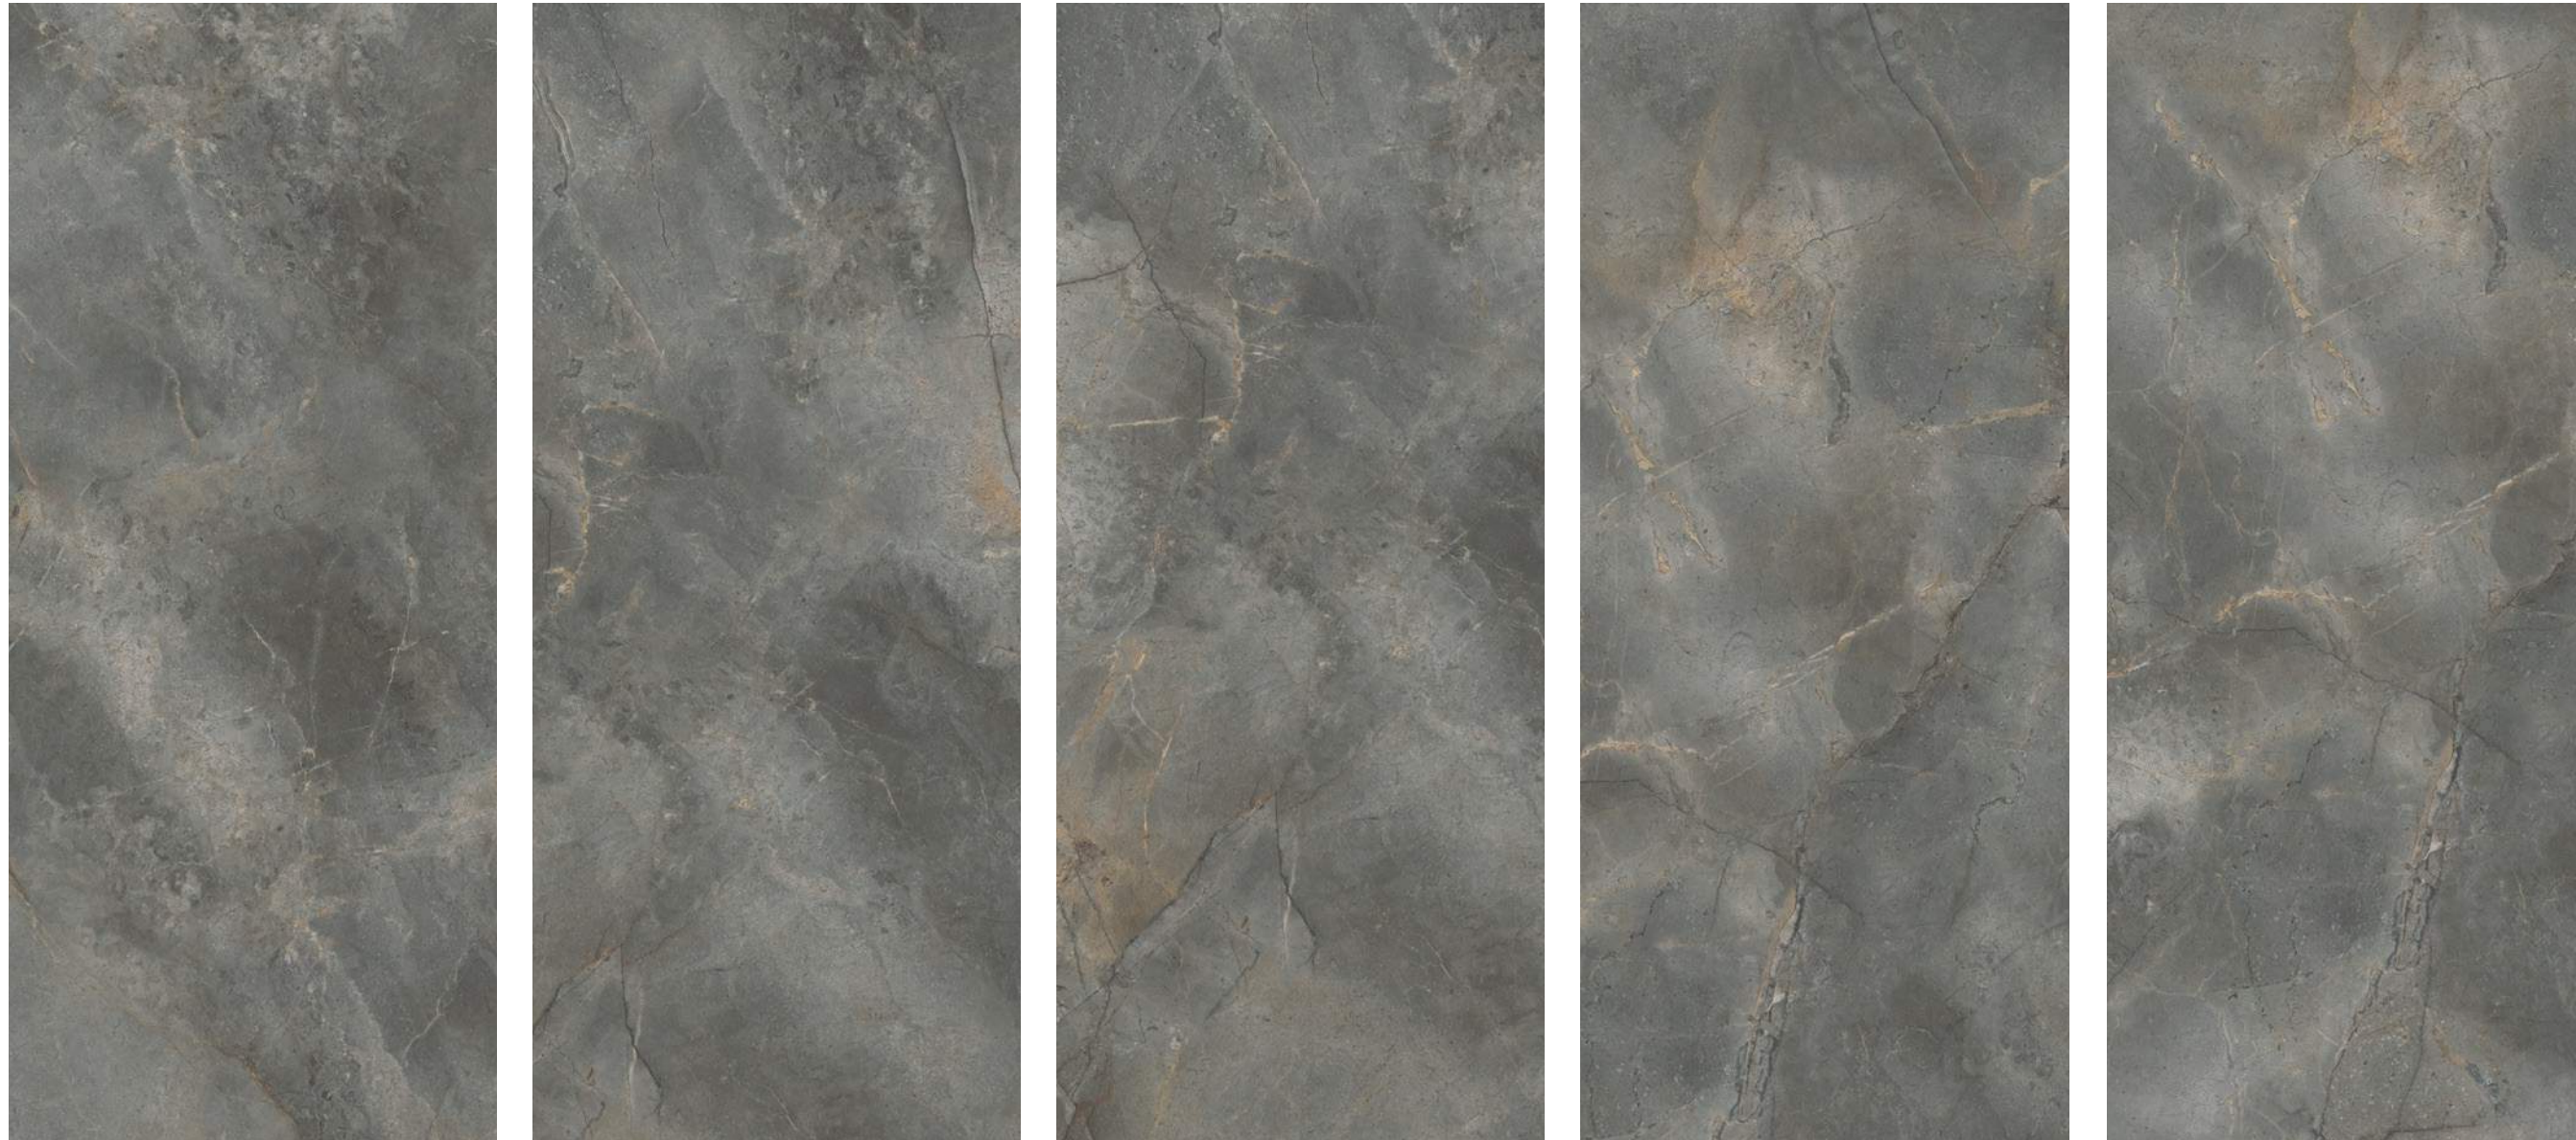

PEI 4

5

COLLECTION

MASTERSTONE

 wall tile |  floor tile |  frost resistant |  rectified |  porcelain tile |  matt surface |  polished surface

48"×110" cm

 0.24"

GRAPHITE