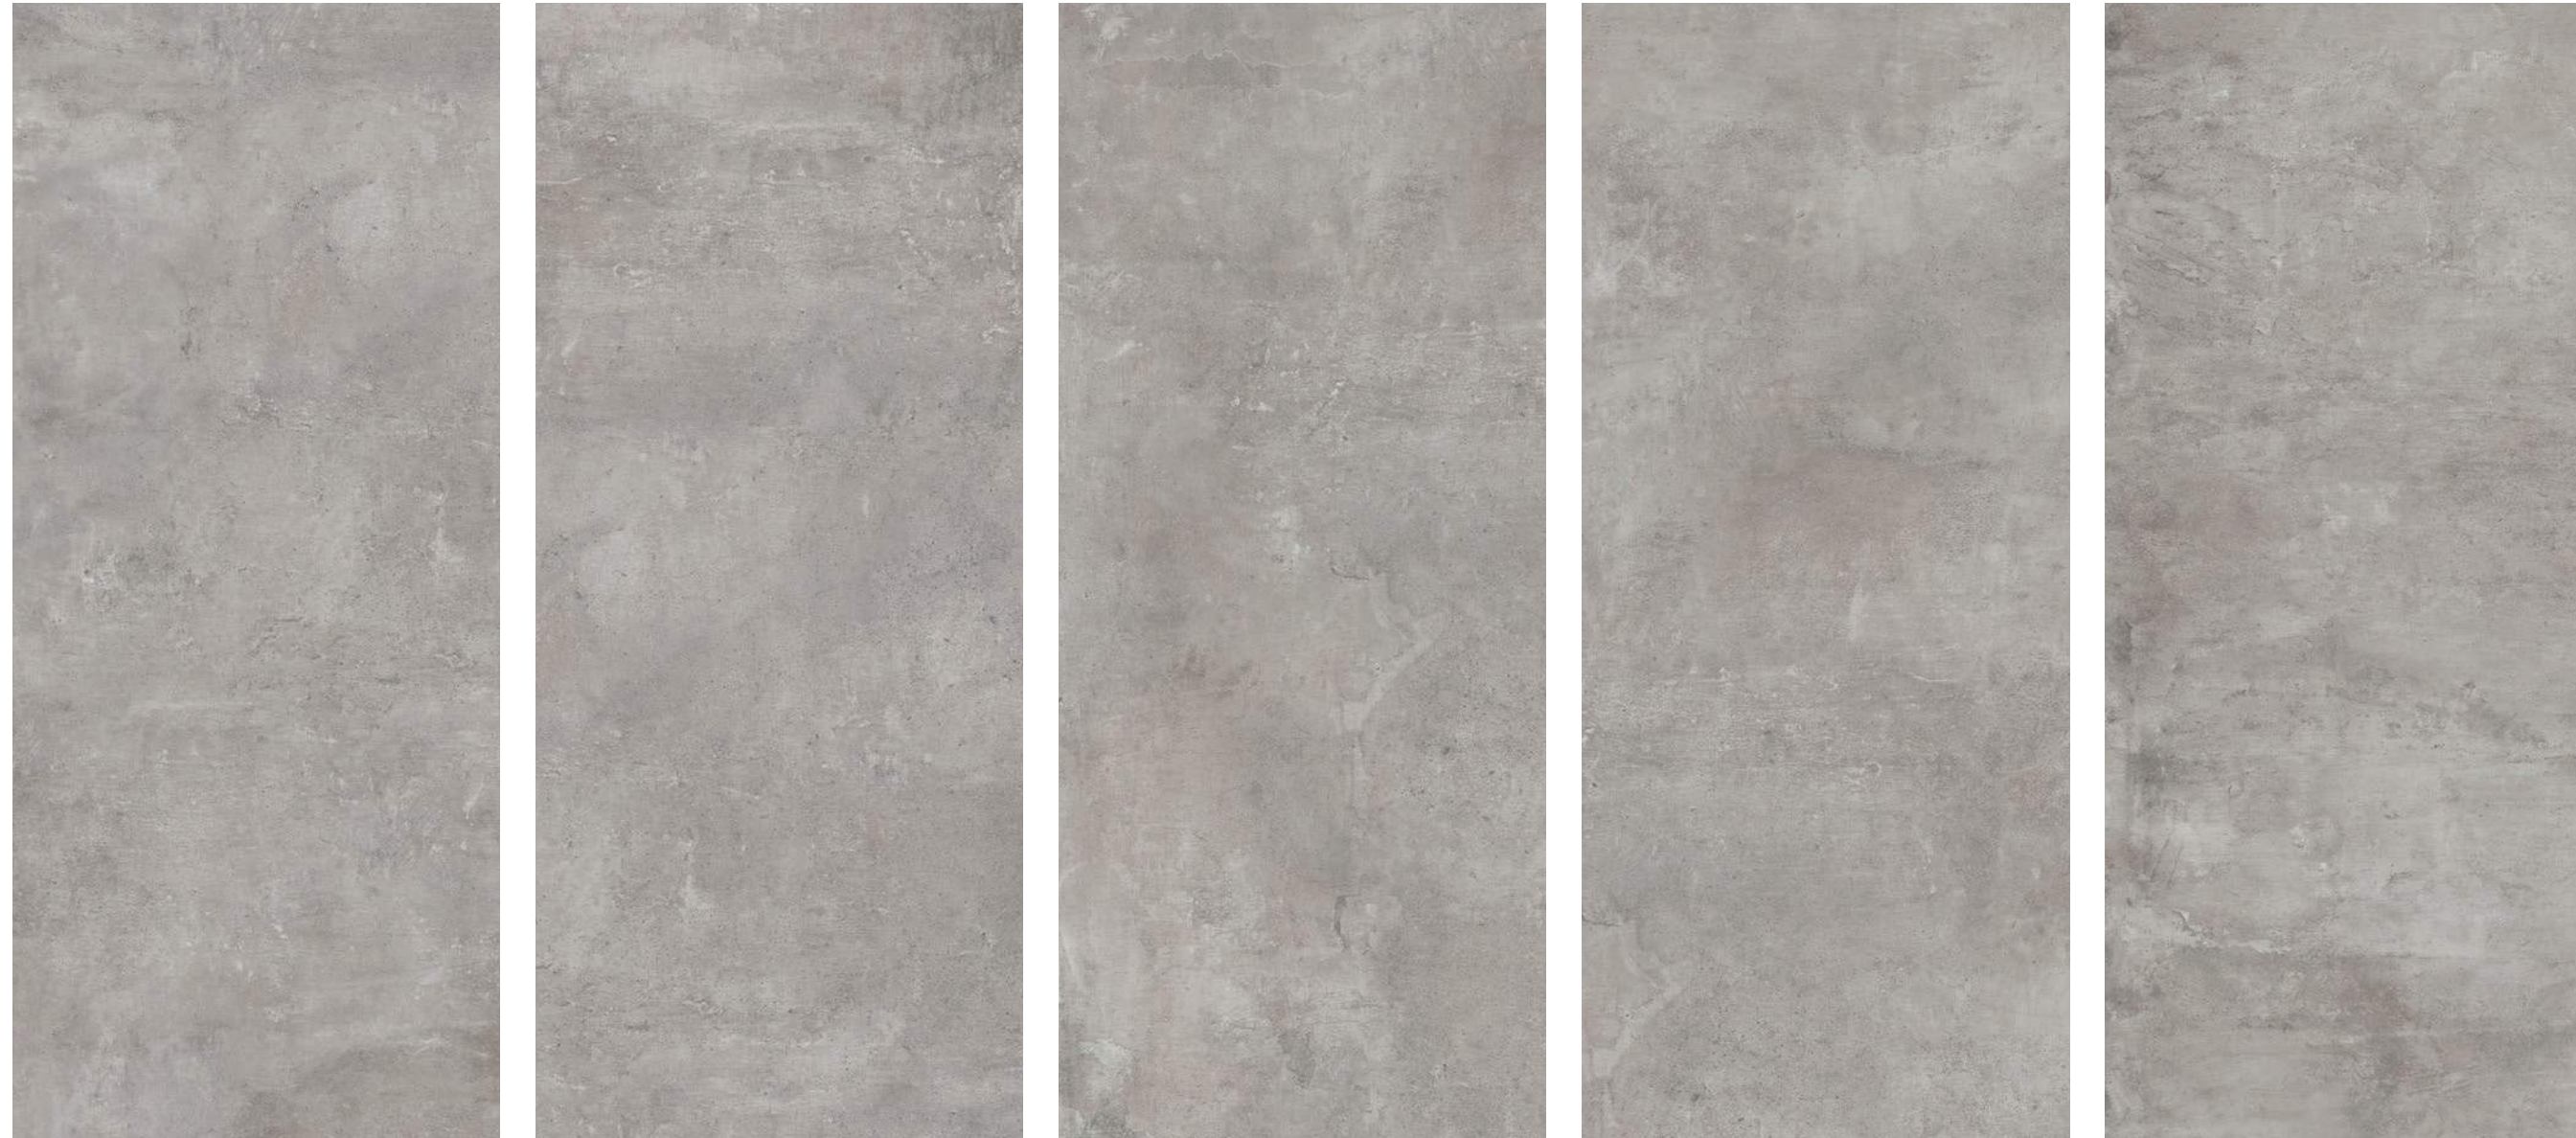

polished

PEI 4

 8

COLLECTION

SOFTCEMENT

 wall tile |  floor tile |  frost resistant |  rectified |  porcelain tile |  matt surface |  polished surface

48"×110" cm

SILVER